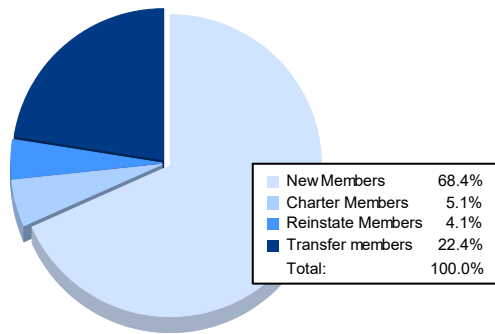

Year	New Clubs	Dropped Clubs	Gain/ Loss Clubs	New Members	Charter Members	Reinstate Members	Transfer Members	Total Member Added	Total Members Dropped	Gain/ Loss Members
2016-2017	2	0	2	77	49	10	15	151	156	-5
2017-2018	0	0	0	82	0	5	9	96	129	-33
2018-2019	0	0	0	75	1	13	7	96	143	-47
2019-2020	0	1	-1	54	2	2	15	73	109	-36
2020-2021	0	1	-1	67	5	4	22	98	114	-16
<b>Average</b>	<b>0</b>	<b>0</b>	<b>0</b>	<b>71</b>	<b>11</b>	<b>7</b>	<b>14</b>	<b>103</b>	<b>130</b>	<b>-27</b>

### Membership Composition June 2021 Cumulative