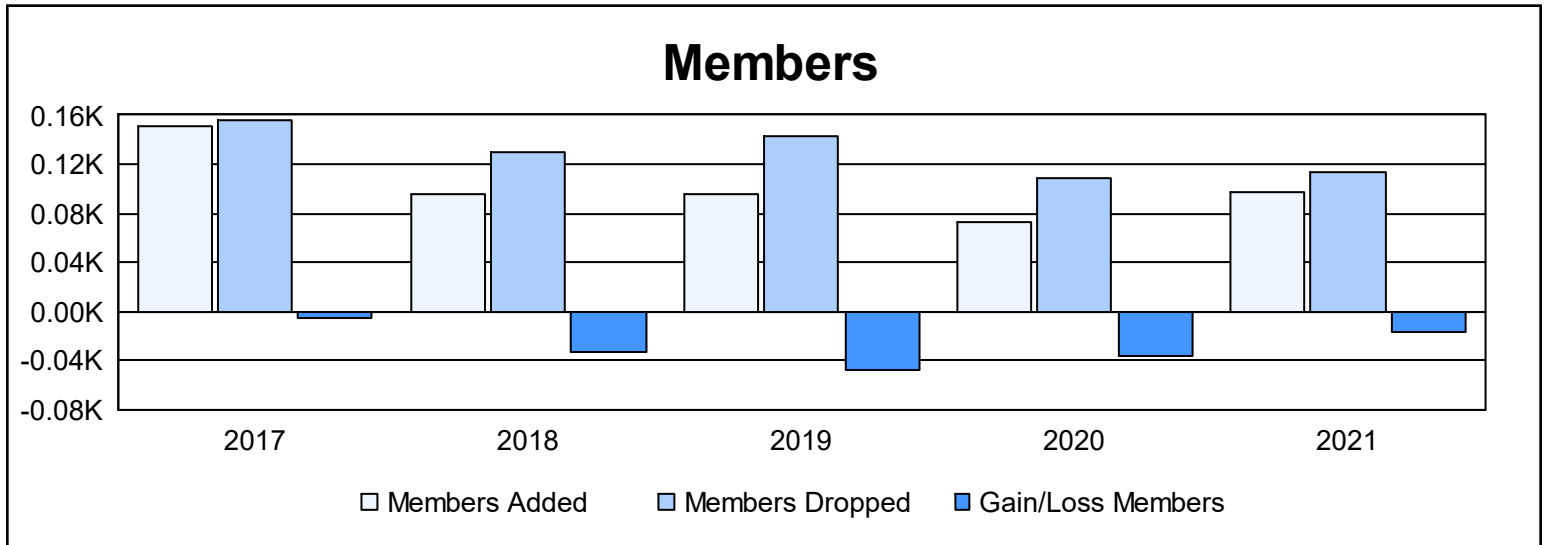

Year	New Clubs	Dropped Clubs	Gain/ Loss Clubs	New Members	Charter Members	Reinstate Members	Transfer Members	Total Member Added	Total Members Dropped	Gain/ Loss Members
2016-2017	2	0	2	77	49	10	15	151	156	-5
2017-2018	0	0	0	82	0	5	9	96	129	-33
2018-2019	0	0	0	75	1	13	7	96	143	-47
2019-2020	0	1	-1	54	2	2	15	73	109	-36
2020-2021	0	1	-1	67	5	4	22	98	114	-16
<b>Average</b>	<b>0</b>	<b>0</b>	<b>0</b>	<b>71</b>	<b>11</b>	<b>7</b>	<b>14</b>	<b>103</b>	<b>130</b>	<b>-27</b>

### Membership Composition June 2021 Cumulative