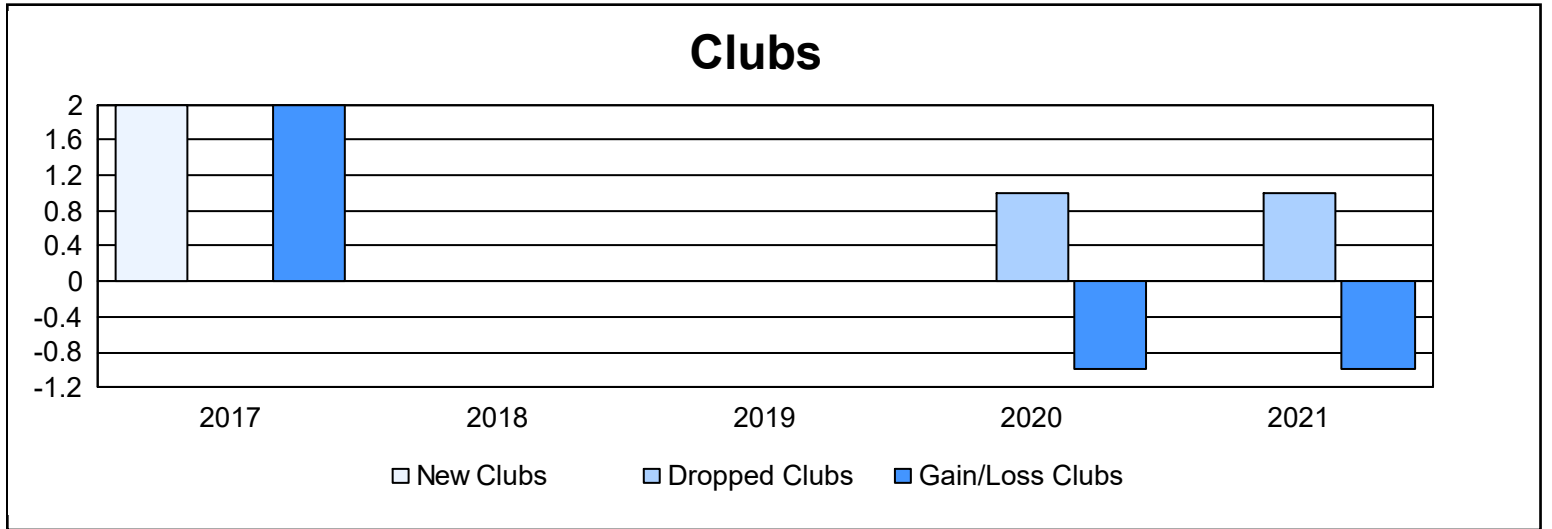

Year	New Clubs	Dropped Clubs	Gain/ Loss Clubs	New Members	Charter Members	Reinstate Members	Transfer Members	Total Member Added	Total Members Dropped	Gain/ Loss Members
2016-2017	2	0	2	77	49	10	15	151	156	-5
2017-2018	0	0	0	82	0	5	9	96	129	-33
2018-2019	0	0	0	75	1	13	7	96	143	-47
2019-2020	0	1	-1	54	2	2	15	73	109	-36
2020-2021	0	1	-1	67	5	4	22	98	114	-16
<b>Average</b>	<b>0</b>	<b>0</b>	<b>0</b>	<b>71</b>	<b>11</b>	<b>7</b>	<b>14</b>	<b>103</b>	<b>130</b>	<b>-27</b>

### Membership Composition June 2021 Cumulative